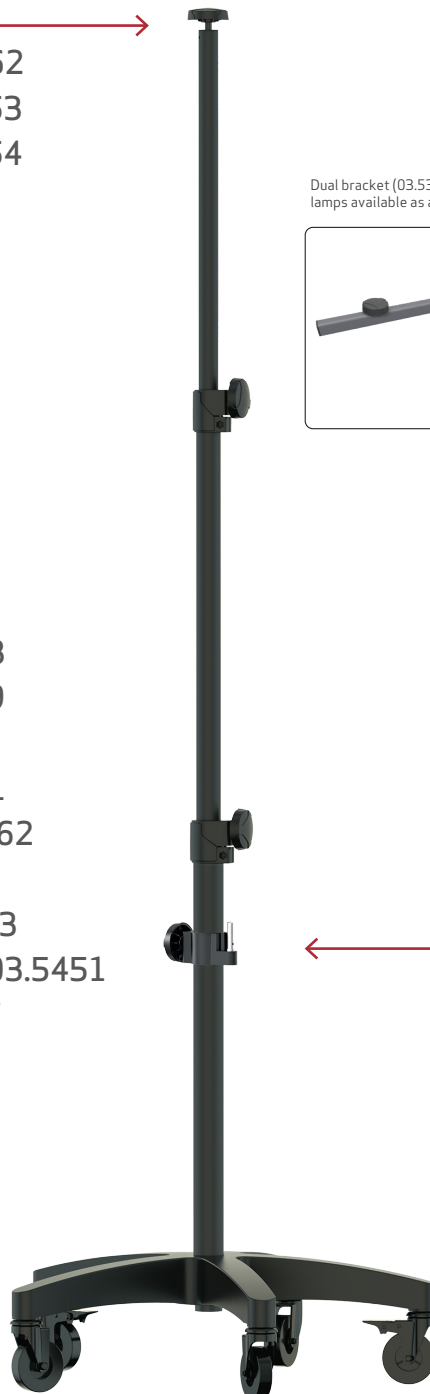

SCANGRIP WHEEL STAND 03.5682

Compatible products

24022021/v1

MULTIMATCH R 03.5662
MULTIMATCH 3 03.5653
MULTIMATCH 8 03.5654
NOVA R 03.5456
NOVA 6 SPS 03.6001
NOVA 10 SPS 03.6002
NOVA 3K 03.5440
NOVA 3K C+R 03.5441
NOVA 5K 03.5442
NOVA 5K C+R 03.5443
NOVA 10K 03.5444
AREA 10 SPS 03.6009
STAR 03.5620
SITE LIGHT 30 03.5268
SITE LIGHT 60 03.5269
FLOOD LITE S 03.5660
FLOOD LITE M 03.5661
FLOOD LITE MC 03.5662
VEGA LITE 03.5443
VEGA LITE C+R 03.5673
VEGA LITE COMPACT 03.5451
AREA LITE CO 03.5637
NOVA UV-S 03.5802

Dual bracket (03.5308) for positioning of two lamps available as accessory

MULTIMATCH R 03.5662
MULTIMATCH 3 03.5653
MULTIMATCH 8 03.5654
NOVA R 03.5456
NOVA 6 SPS 03.6001
NOVA 10 SPS 03.6002
NOVA 3K 03.5440
NOVA 3K C+R 03.5441
NOVA 5K 03.5442
NOVA 5K C+R 03.5443
NOVA 10K 03.5444
NOVA UV-S 03.5802